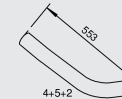

Manufacturers part numbers are quoted for reference only

Type

M140
M160
M200
M230
PA160 MAROC
PA180 MAROC

Front pipe

N.A.

5000453062

64238
5000453063

☞, manuel, silencer mounted
left hand side

Silencer

64342
5001867396
5000451019
5010140488

Tail pipe

64638
5010215242
5000453542
5000453541
Silencer mounted
left hand side

N.A.

5000450323

64237
5000452238

Silencer mounted
right hand side