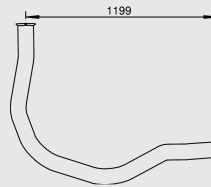

Manufacturers part numbers are quoted for reference only

Type

M140
M160
M200
M230
PA160 MAROC
PA180 MAROC

Front pipe

N.A.

5000453062

64238
5000453063

☞, manuel, silencer mounted
left hand side

Silencer

64342
5001867396
5000451019
5010140488

Tail pipe

64638
5010215242
5000453542
5000453541
Silencer mounted
left hand side

N.A.

5000450323

64237
5000452238

Silencer mounted
right hand side

N.A.

5000334125

64732
5000334135

ADR

Mounting Parts

1.

99096
5003083065
5010317400
5801117294

2.