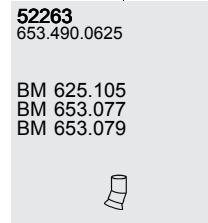

Manufacturers part numbers are quoted for reference only

Type **Baumuster**

2422
WB 3200, 3850
2426
WB 3200, 3850
2427
WB 3200, 3850

625.105
653.074
653.076
653.077
653.079

3229 B
WB 4200

Front pipe

Silencer