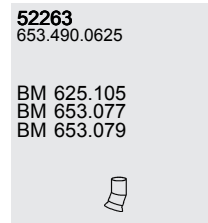

Manufacturers part numbers are quoted for reference only

Type **Baumuster**

2422
WB 3200, 3850
2426
WB 3200, 3850
2427
WB 3200, 3850

625.105
653.074
653.076
653.077
653.079

3229 B
WB 4200

Front pipe

Silencer