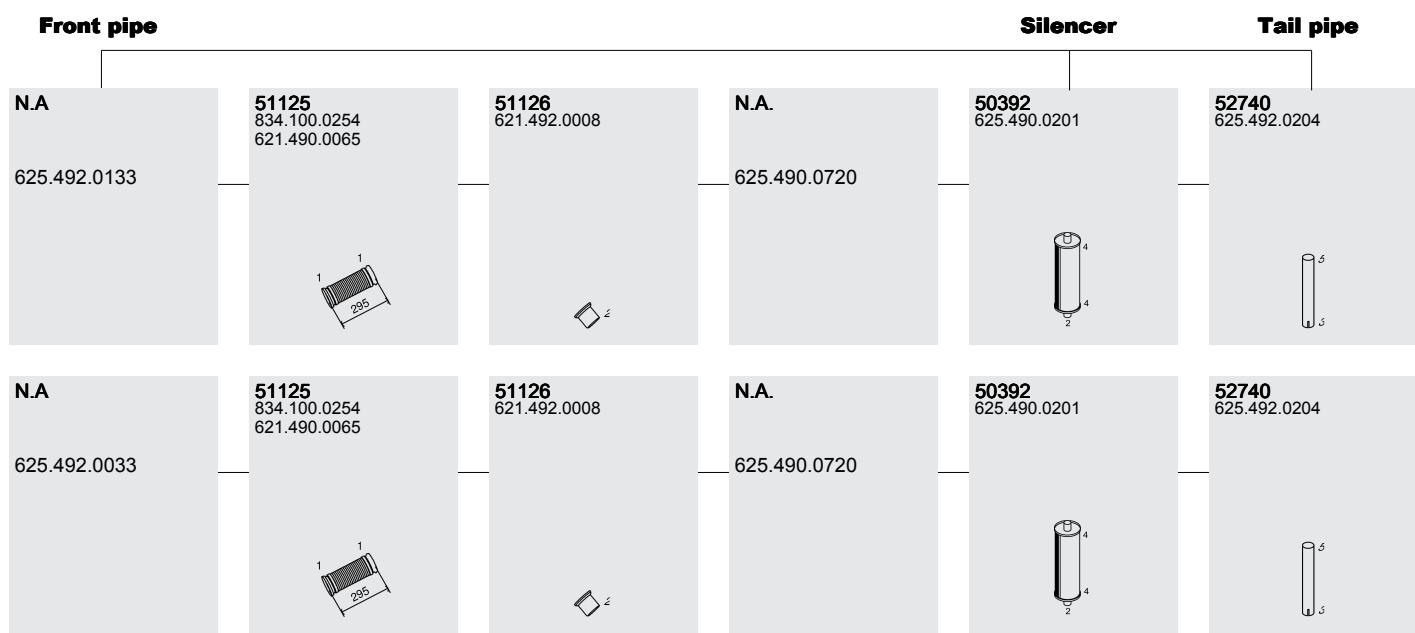

Manufacturers part numbers are quoted for reference only

Type

Baumuster
 625.052
 625.054
 625.057
4050 A
 WB 4550, 6500
4850 A
 WB 4550

Mounting Parts

Vertical
 RHD
 Standard