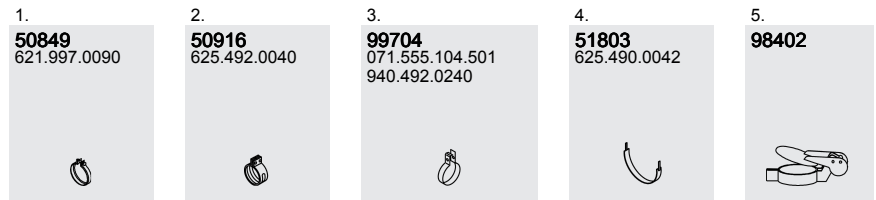

Manufacturers part numbers are quoted for reference only

Type

Baumuster
 625.052
 625.054
 625.057
4050 A
 WB 4550, 6500
4850 A
 WB 4550

Mounting Parts

Vertical
 RHD
 Standard