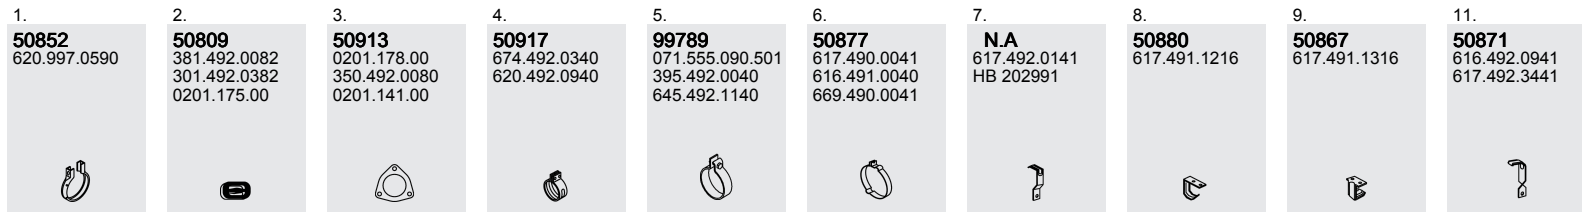

Manufacturers part numbers are quoted for reference only

Type **Baumuster**

5.193.595 ▶CHno

619.402

2220 L
 WB 3280

Front pipe

Silencer

Tail pipe

Mounting Parts

Vertical
 RHD
 Standard