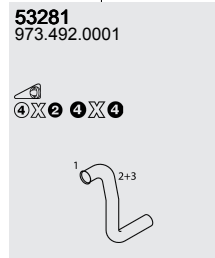

Manufacturers part numbers are quoted for reference only

Type	Baumuster
Euro II/III	970.011 970.255 970.012 970.257
OM906LA	970.013 970.258
6,4 ltr.	970.015 970.265
6 cyl.	970.017 970.267
170 KW/231 HP	970.021 970.268
205 KW/279 HP	970.022 970.273
	970.023 970.275
	970.024 970.277
712	970.025 970.278
715	970.027 972.011
715 K	970.031 972.021
717	970.032 972.031
717 K/L	970.033 972.052
815	970.035 972.072
815 K/L	970.037
817	970.043
817 K/L	970.045
823	970.047
823 K/L	970.053
917	970.055
917 K/L	970.057
923	970.058
923 K/L	970.063
1017	970.065
1017 L	970.067
1023	970.068
1023 L	970.073
1215	970.075
1215 K/L	970.077
1217	970.078
1217 K/L	970.213
1223	970.215
1223 L	970.217
1229	970.223
1317	970.225
1317 L	970.227
1323	970.233
1323 L	970.235
1328	970.237
1328 L	970.245
1517	970.247
1517 K	970.253
1523	
1523 K	
1528	

Horizontal
RHD
Standard

Front pipe

Silencer

Mounting Parts