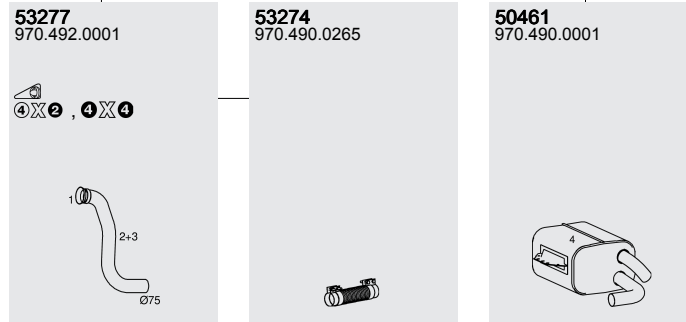

Manufacturers part numbers are quoted for reference only

Type	Baumuster
Euro II/III	970.011 970.255 970.012 970.257
☛ OM904LA	970.013 970.258
4,2 ltr.	970.015 970.265
4 cyl.	970.017 970.267
90 KW/122 HP	970.021 970.268
112 KW/152 HP	970.022 970.273
120 KW/170 HP	970.023 970.275
	970.024 970.277
	970.025 970.278
712	970.027 972.011
715	970.031 972.021
715 K	970.032 972.031
717	970.033 972.052
717 K/L	970.035 972.072
815	970.037
815 K/L	970.043
817	970.045
817 K/L	970.047
823	970.053
823 K/L	970.055
917	970.057
917 K/L	970.058
923	970.063
923 K/L	970.065
1017	970.067
1017 L	970.068
1023	970.073
1023 L	970.075
1215	970.077
1215 K/L	970.078
1217	970.213
1217 K/L	970.215
1223	970.217
1223 L	970.223
1229	970.225
1317	970.227
1317 L	970.233
1323	970.235
1323 L	970.237
1328	970.245
1328 L	970.247
1517	970.253
1517 K	
1523	
1523 K	
1528	

Horizontal
RHD
Standard

Front pipe

Silencer