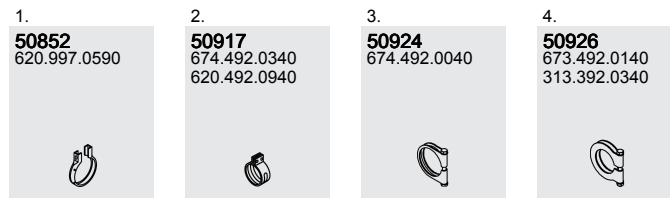

Mounting Parts

Horizontal
RHD
Standard