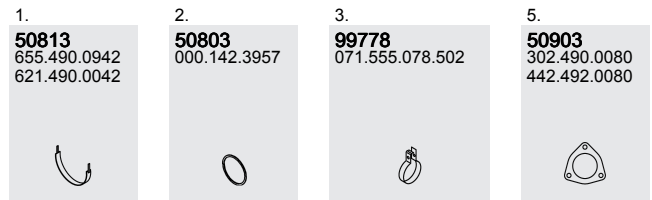

Mounting Parts

Horizontal
RHD
Standard