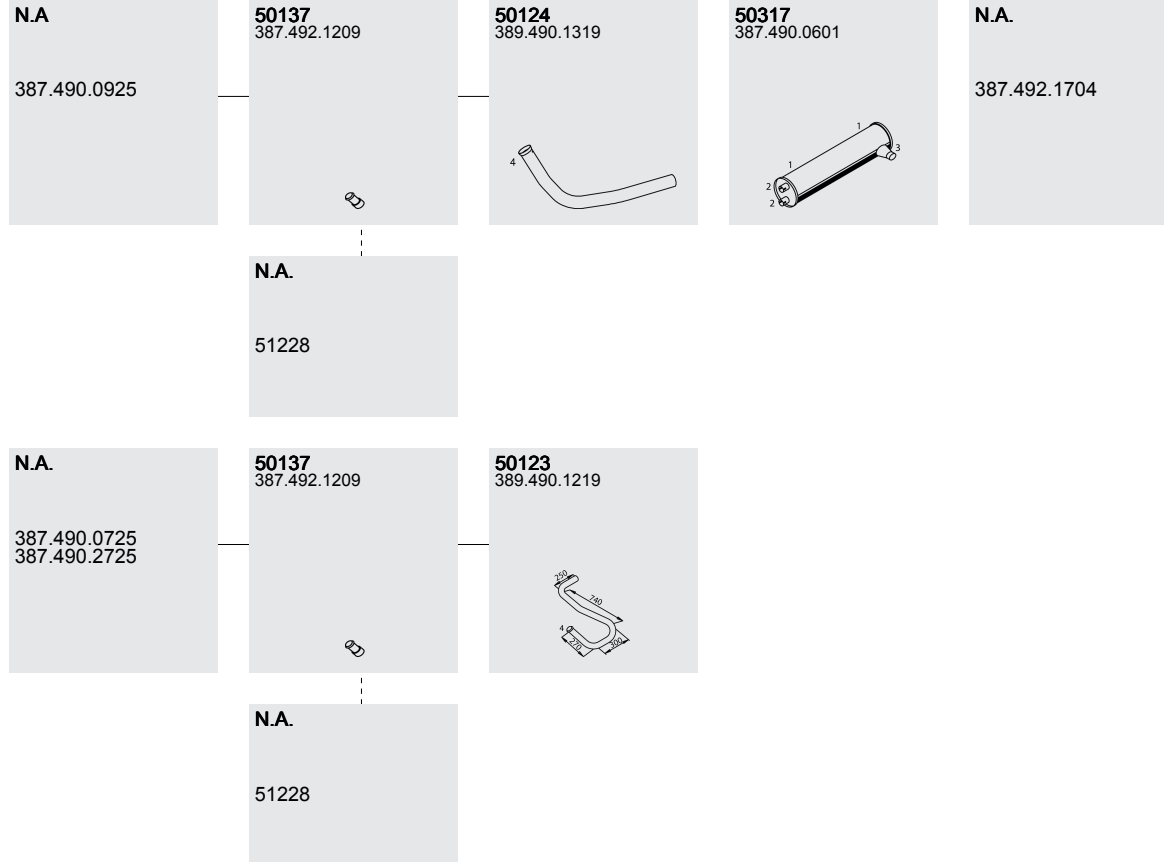

Manufacturers part numbers are quoted for reference only

Type **Baumuster**

▶CHno 5.036.626
(BM 624.032)

624.032
624.033

▶CHno 5.040.199
(BM 624.033)

 **2628**
WB 4100
2688
WB 4500
3328
WB 4100, 4500

 **3328 K**
WB 4100

 **3328 B**
WB 4100

Front pipe

Silencer

Tail pipe

Mounting Parts

Horizontal
RHD
Standard