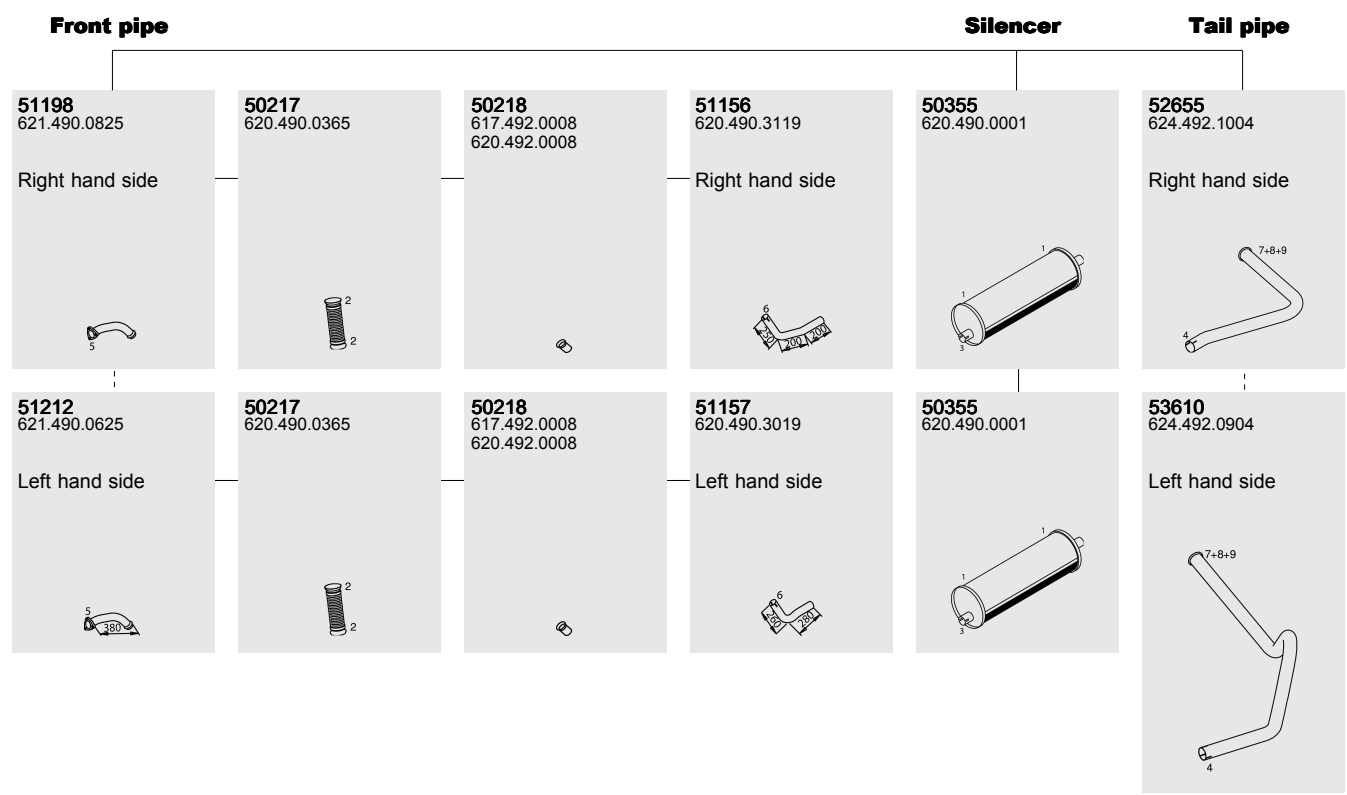

Manufacturers part numbers are quoted for reference only

Type
5.149.102 ▶CHno
2636 AS
WB 3500
2636 AK
WB 3500, 3850

Baumuster
624.336
624.338
624.339

Mounting Parts

Horizontal
RHD
Standard