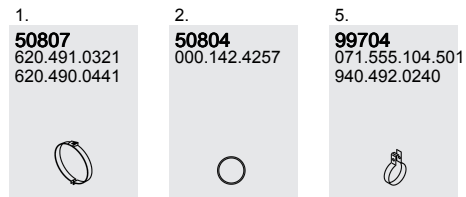

Mounting Parts

Horizontal
RHD
Standard