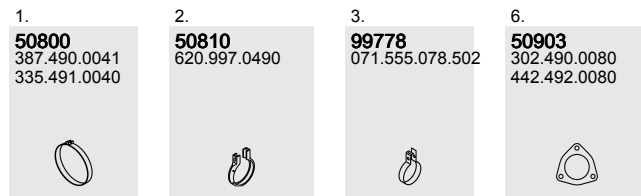

Manufacturers part numbers are quoted for reference only

Type **Baumuster**

5.032.813 ▶CHno
5.129.244
(BM 623.407)

623.407
623.408

5.030.604 ▶CHno
5.129.244
(BM 623.408)

2428
WB 4100, 4500

2228 L
WB 4100, 4500

2233 L
WB 4500

2236 L
WB 4100, 4500

2236 LS
WB 4100

Front pipe

Silencer

Tail pipe

Mounting Parts

Horizontal
RHD
Standard