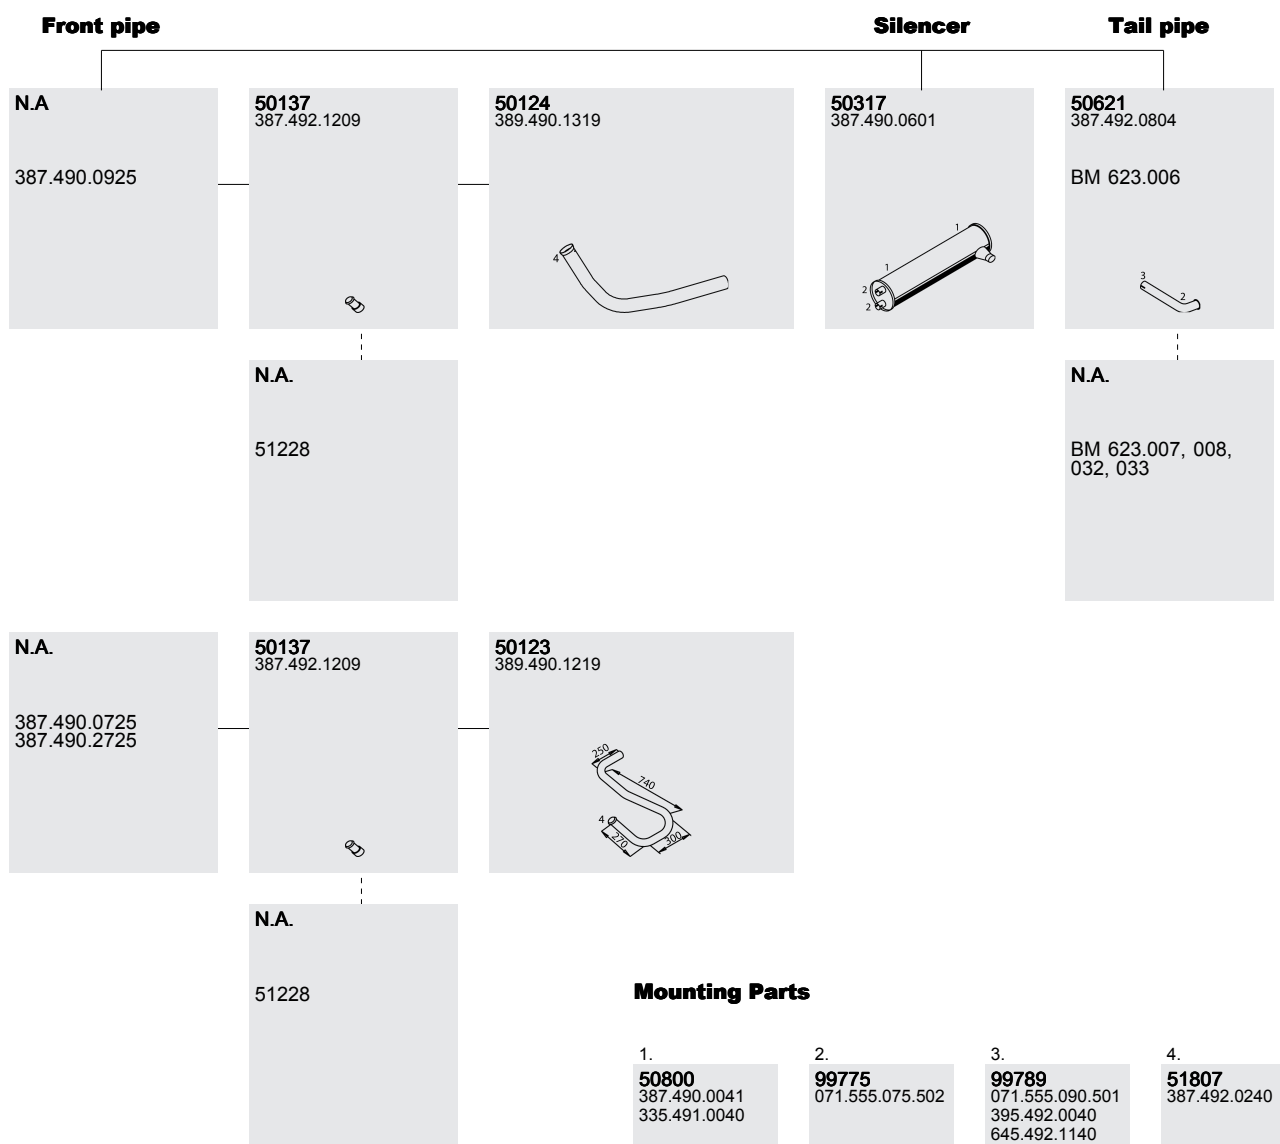

Manufacturers part numbers are quoted for reference only

Type **Baumuster**

▶CHno 5.031.548 (BM 623.006) 623.006
 ▶CHno 5.033.010 (BM 623.007) 623.007
 ▶CHno 5.030.809 (BM 623.008) 623.032
 ▶CHno 4.935.351 (BM 623.032) 623.033
 ▶CHno 4.956.663 (BM 623.033)

 **2228**
 WB 3850, 4100, 4500
2236
 WB 4500
2628
 WB 4100
2828
 WB 4500
3028
 WB 4500
3228
 WB 4500
3328
 WB 4500

 **2228 L**
 WB 4100

 **3028 K**
 WB 4100

 **3028 B**
 WB 4100

Horizontal
 RHD
 Standard

Mounting Parts

- | | | | |
|--|--|--|---|
| <p>1.
50800
387.490.0041
335.491.0040</p>  | <p>2.
99775
071.555.075.502</p>  | <p>3.
99789
071.555.090.501
395.492.0040
645.492.1140</p>  | <p>4.
51807
387.492.0240</p>  |
|--|--|--|---|