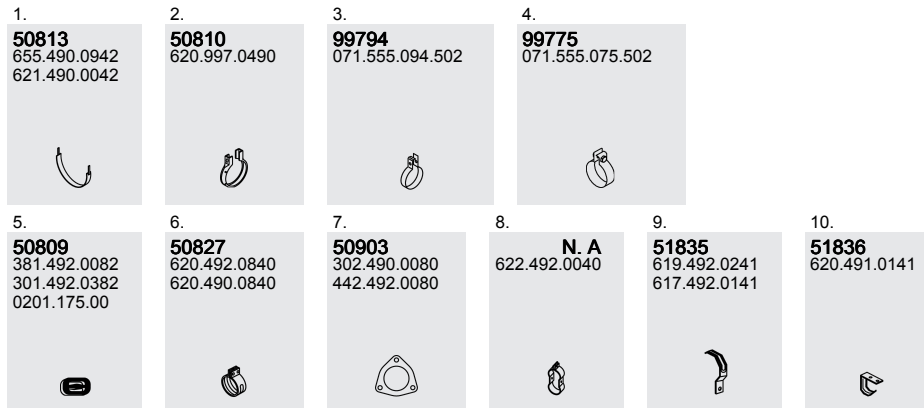

Manufacturers part numbers are quoted for reference only

**Type**  
2025 S  
WB 2550

**Baumuster**  
619.211

**Mounting Parts**

Horizontal  
RHD  
Standard