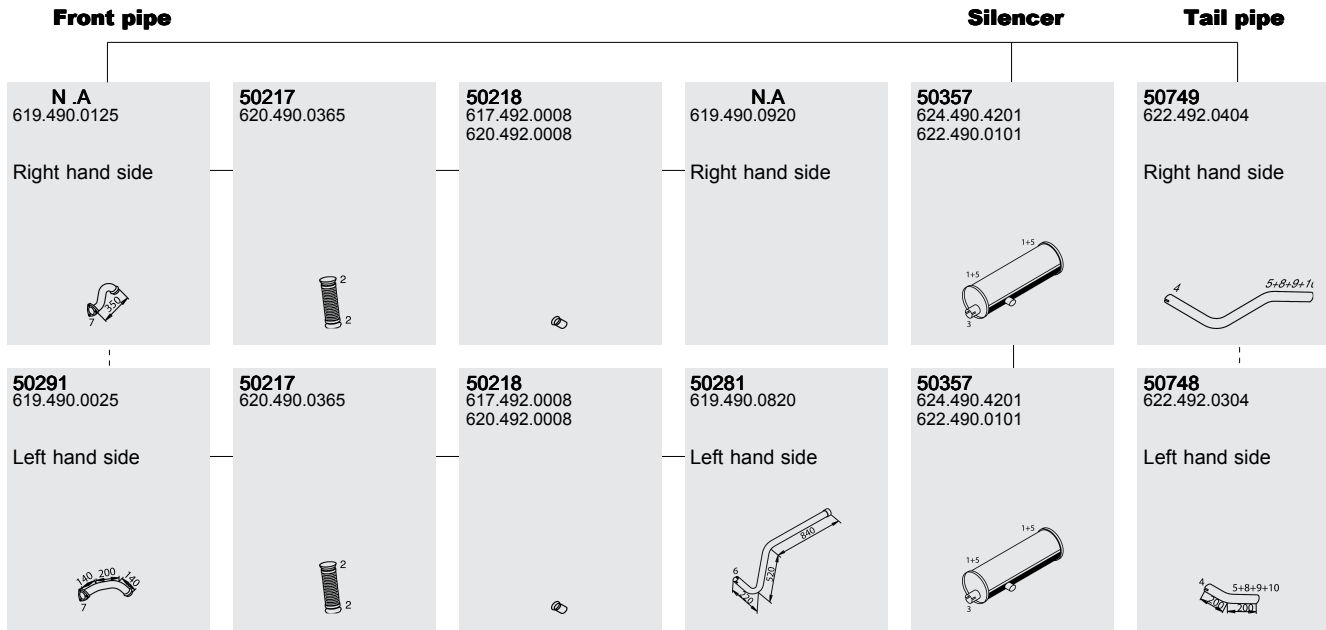

Manufacturers part numbers are quoted for reference only

**Type**  
2025 S  
WB 2550

**Baumuster**  
619.211

**Mounting Parts**

Horizontal  
RHD  
Standard