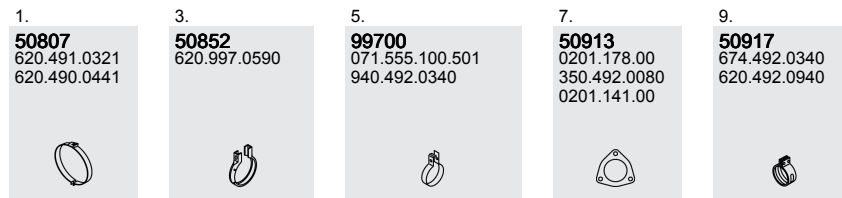

Mounting Parts

Horizontal
RHD
Standard