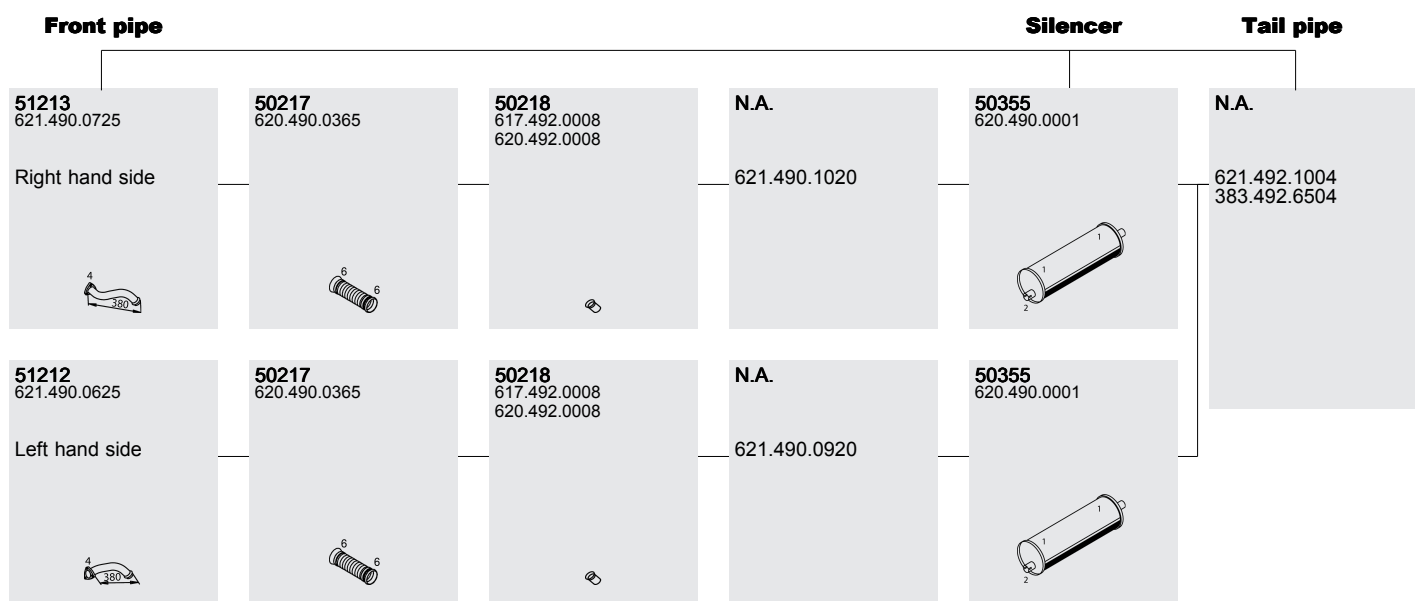

Manufacturers part numbers are quoted for reference only

Type **Baumuster**

▶CHno 5.129.244

621.306
621.307

1922 AK
WB 3500, 3800
1925 AK
WB 3500

Mounting Parts

Horizontal
RHD
Standard