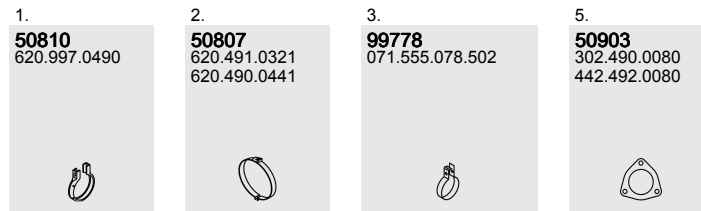

Mounting Parts

Horizontal
RHD
Standard