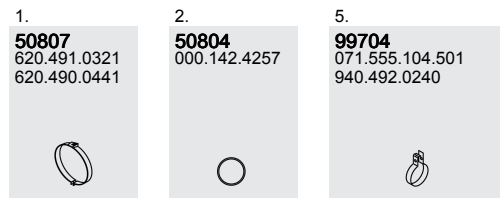

Mounting Parts

Horizontal
RHD
Standard