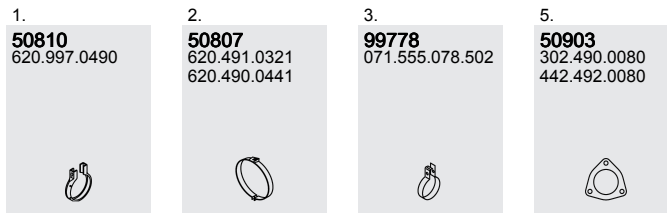

Manufacturers part numbers are quoted for reference only

Type **Baumuster**

▶CHno 5.129.244

621.106
621.107

1922 K
WB 3500, 3800
2422 K
WB 3800

Front pipe

Silencer

Mounting Parts

Horizontal
RHD
Standard