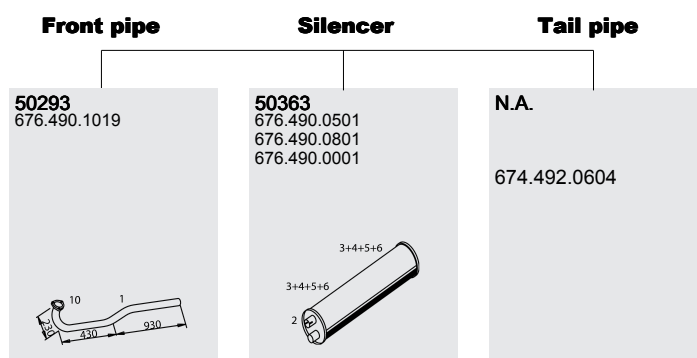

Manufacturers part numbers are quoted for reference only

Type	Baumuster
▶CHno 5.337.342	676.012
	676.013
1117	676.014
WB 3700, 4250, 4900, 5500	676.015
1317	676.023
WB 4190, 4840, 5490	676.034
1517	676.035
WB 4190	676.042
	676.052
1117 S	676.053
WB 3090, 3150, 3640, 3700	676.056
	676.057
1117 K	
WB 3150	

Mounting Parts

Horizontal
RHD
Standard