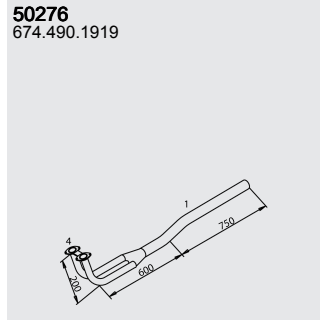

Manufacturers part numbers are quoted for reference only

Type **Baumuster**

▶CHno 5.337.342
▶CHno 5.398.760
(BM 678.002, 003, 013)

814
WB 3700, 4250, 4900
914
WB 3150, 3700, 4250, 4900

814 L
WB 3150, 3360, 3700, 4250, 4900

814 S
WB 3150

814 K
WB 3150
914 K
WB 3150

674.010
674.011
674.012
674.013
674.014
674.021
674.022
674.023
674.024
674.042
674.044
674.052
674.212
674.213
674.214

Front pipe

Silencer

Tail pipe

Mounting Parts