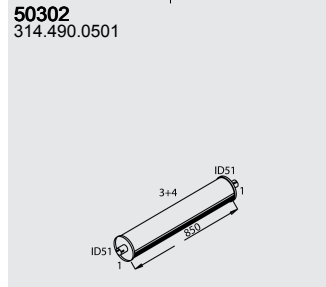

Series

System No.: 150200010

Manufacturers part numbers are quoted for reference only

Type

Baumuster

556.500 ▶CHno

309.404

O 309 D
WB 4100

309.405

309.427

309.429

L 508 DG*
WB 4100

310.386

310.389

*Incl. chassis no.

553.185

553.226

553.602

553.651

553.660

553.956

554.907

555.898

556.045

556.143

Front pipe

Silencer

Tail pipe

Mounting Parts

Horizontal
RHD
Standard