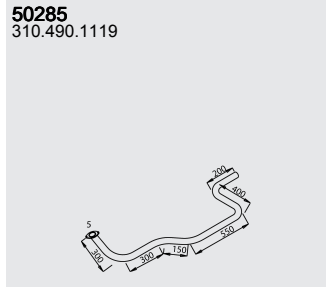

Series

System No.: 150200010

Manufacturers part numbers are quoted for reference only

Type

Baumuster

556.500 ▶CHno

309.404

O 309 D
WB 4100

309.405

309.427

309.429

L 508 DG*
WB 4100

310.386

310.389

*Incl. chassis no.

553.185

553.226

553.602

553.651

553.660

553.956

554.907

555.898

556.045

556.143

Front pipe

Silencer

Tail pipe

Mounting Parts

Horizontal
RHD
Standard