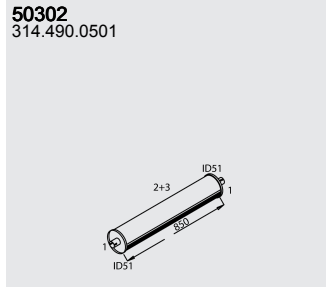

Series

System No.: 150200007

Manufacturers part numbers are quoted for reference only

Type   **Baumuster**

556.500 ▶CHno

O 309 D
WB 2950, 3500
L 508 DG
WB 2950, 3500
LK 508 D
WB 2950
L 608 DG
WB 2950, 3500
LK 608 D
WB 2950, 3500

309.370
309.372
309.382
309.390
309.391
309.400
309.401
309.402
309.403
309.411
309.412
309.413
309.414
309.415
309.416
309.424
309.425
309.426
309.440
309.441
309.444
310.400
310.401
310.402
310.403
310.411
310.412
310.413
310.414
310.415
310.416
310.424
310.425
310.426
310.440
310.441
310.444

Front pipe

Silencer

Tail pipe

Mounting Parts

Horizontal
RHD
Standard