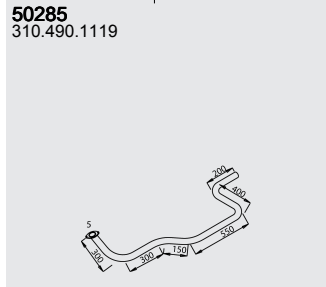

Series

System No.: 150200007

Manufacturers part numbers are quoted for reference only

Type   **Baumuster**

556.500 ▶CHno

O 309 D
WB 2950, 3500
L 508 DG
WB 2950, 3500
LK 508 D
WB 2950
L 608 DG
WB 2950, 3500
LK 608 D
WB 2950, 3500

309.370
309.372
309.382
309.390
309.391
309.400
309.401
309.402
309.403
309.411
309.412
309.413
309.414
309.415
309.416
309.424
309.425
309.426
309.440
309.441
309.444
310.400
310.401
310.402
310.403
310.411
310.412
310.413
310.414
310.415
310.416
310.424
310.425
310.426
310.440
310.441
310.444

Front pipe