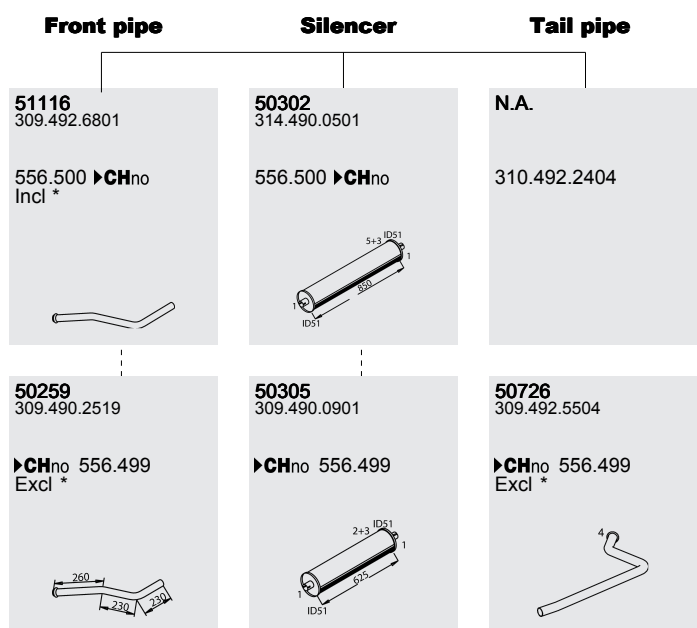

Series

System No.: 150200004

Manufacturers part numbers are quoted for reference only

Type **Baumuster**

182.066 ▶CHno	309.100
	309.101
L 406 DG	309.102
WB 2950, 3500	309.103
LK 406 DG	309.111
WB 2950	309.112
L 407 D	309.113
WB 2950, 3500	309.114
LK 407 D	309.115
WB 3500	309.116
	309.124
	309.125
	309.126
	309.140
	309.141
	309.144
* Chassis No.	
543.411	
543.418	
551.771	
552.021	
552.551	
552.687	
552.694	
552.840	
552.846	
553.000	
553.005	
553.105	
553.112	
553.264	
553.332	
554.081	
554.103	
554.213	
554.266	
554.270	
554.993	
555.186	
555.885	
555.992	
556.138	
556.169	
556.187	

Mounting Parts

Horizontal
RHD
Standard