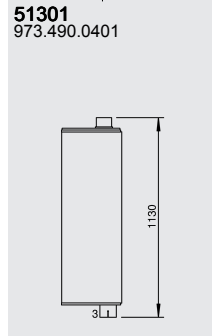

Manufacturers part numbers are quoted for reference only

Type **Baumuster**

Euro II 975.072
975.262

OM 906 LA
6,37 ltr.
6 cyl.
170 KW/231 HP

 **1523 KO**

 **1323 LKO**

Front pipe

Silencer

Tail pipe

Mounting Parts

Vertical
LHD
Standard