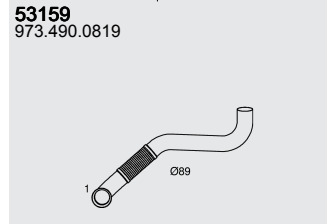

Manufacturers part numbers are quoted for reference only

Type **Baumuster**

Euro II 975.072
975.262

OM 906 LA
6,37 ltr.
6 cyl.
170 KW/231 HP

 **1523 KO**

 **1323 LKO**

Front pipe

Silencer

Tail pipe

Mounting Parts

Vertical
LHD
Standard