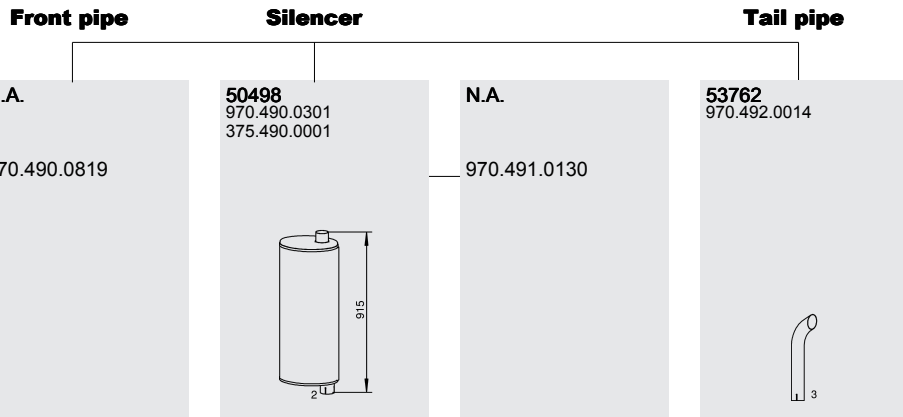

Manufacturers part numbers are quoted for reference only

Type **Baumuster**

Euro III
 975.031
 975.041
 OM 904 LA
 4,25 ltr.
 975.052
 4 cyl.
 975.062
 975.262

917 KO
1017 KO
1217 KO
1317 KO

1317 LKO

Mounting Parts

2.
50945
 668.492.0340

3.
50926
 673.492.0140
 313.392.0340

Vertical
 LHD
 Standard