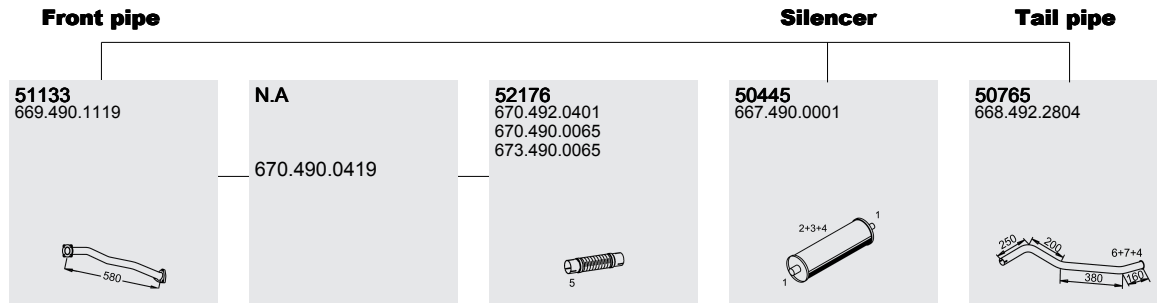

Manufacturers part numbers are quoted for reference only

Type	Baumuster
814 DA WB 3150, 3700	670.411 670.412 670.464 670.465

**Mounting Parts**

Horizontal  
LHD  
Standard