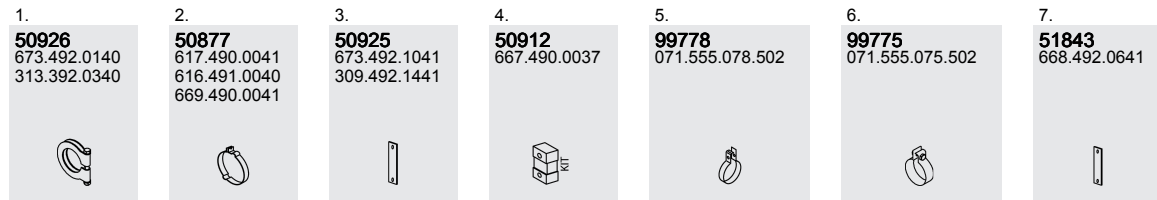

Manufacturers part numbers are quoted for reference only

Type	Baumuster
814 DA WB 3150, 3700	670.411 670.412 670.464 670.465

**Mounting Parts**

Horizontal  
LHD  
Standard