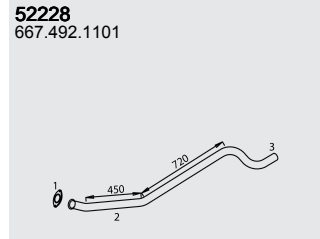

Series

System No.: 150100533

Type

►CHno 962.132

507 D
WB 3150, 3700
508 D
WB 3150, 3700
508 DK
WB 3150, 3700

Baumuster

667.301
667.302
667.341
667.342
667.361
667.362

Front pipe

Silencer

Tail pipe

Mounting Parts

Horizontal
LHD
Standard