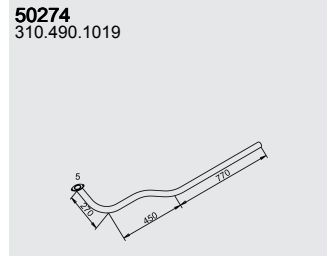

Series

System No.: 150100532

Manufacturers part numbers are quoted for reference only

Type

556.500 ▶CHno
Incl. chassis no.
553.185, 226,
602, 651, 660,
956,
554.907,
555.898,
556.045, 143

L 508 DG
WB 4100

Baumuster

309.404
309.405
309.427
309.429

Front pipe

Silencer

Tail pipe

Mounting Parts

Horizontal
LHD
Standard