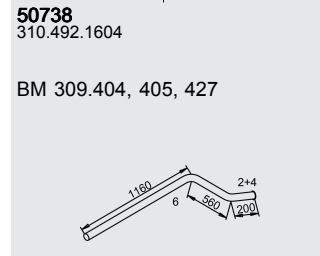

Series

System No.: 150100532

Manufacturers part numbers are quoted for reference only

Type

556.500 ▶CHno
Incl. chassis no.
553.185, 226,
602, 651, 660,
956,
554.907,
555.898,
556.045, 143

L 508 DG
WB 4100

Baumuster

309.404
309.405
309.427
309.429

Front pipe

Silencer

Tail pipe

Mounting Parts

Horizontal
LHD
Standard