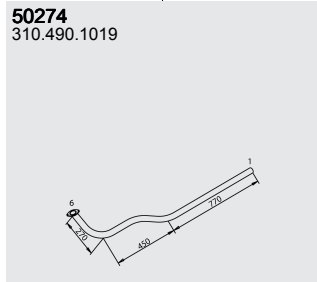

Series

System No.: 150100529

Manufacturers part numbers are quoted for reference only

Type   **Baumuster**

556.500 ▶CHno
L 508 DG
WB 2950, 3500
L 608 D
WB 2950, 3500
LK 508 DG
WB 2950
LK 608 D
WB 2950, 3500

309.400
309.401
309.402
309.403
309.411
309.412
309.413
309.414
309.415
309.416
309.424
309.425
309.426
309.440
309.441
309.444
310.400
310.401
310.402
310.403
310.411
310.412
310.413
310.414
310.415
310.416
310.424
310.425
310.426
310.440
310.441
310.444

Front pipe

Silencer

Tail pipe

Mounting Parts

Horizontal
LHD
Standard