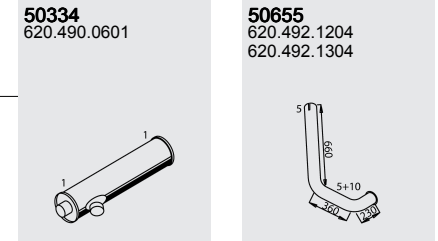

Series

System No.: 150100385

Type

►CHno 5.129.244

- 2233**
- WB 4500
- 2238**
- WB 4500
- 2438**
- WB 4500
- 2633**
- WB 4500
- 2638**
- WB 4500
- 3038**
- WB 4500

Baumuster

623.068
623.073

Front pipe

Silencer

Tail pipe

Mounting Parts

Horizontal
LHD
Standard

Manufacturers part numbers are quoted for reference only