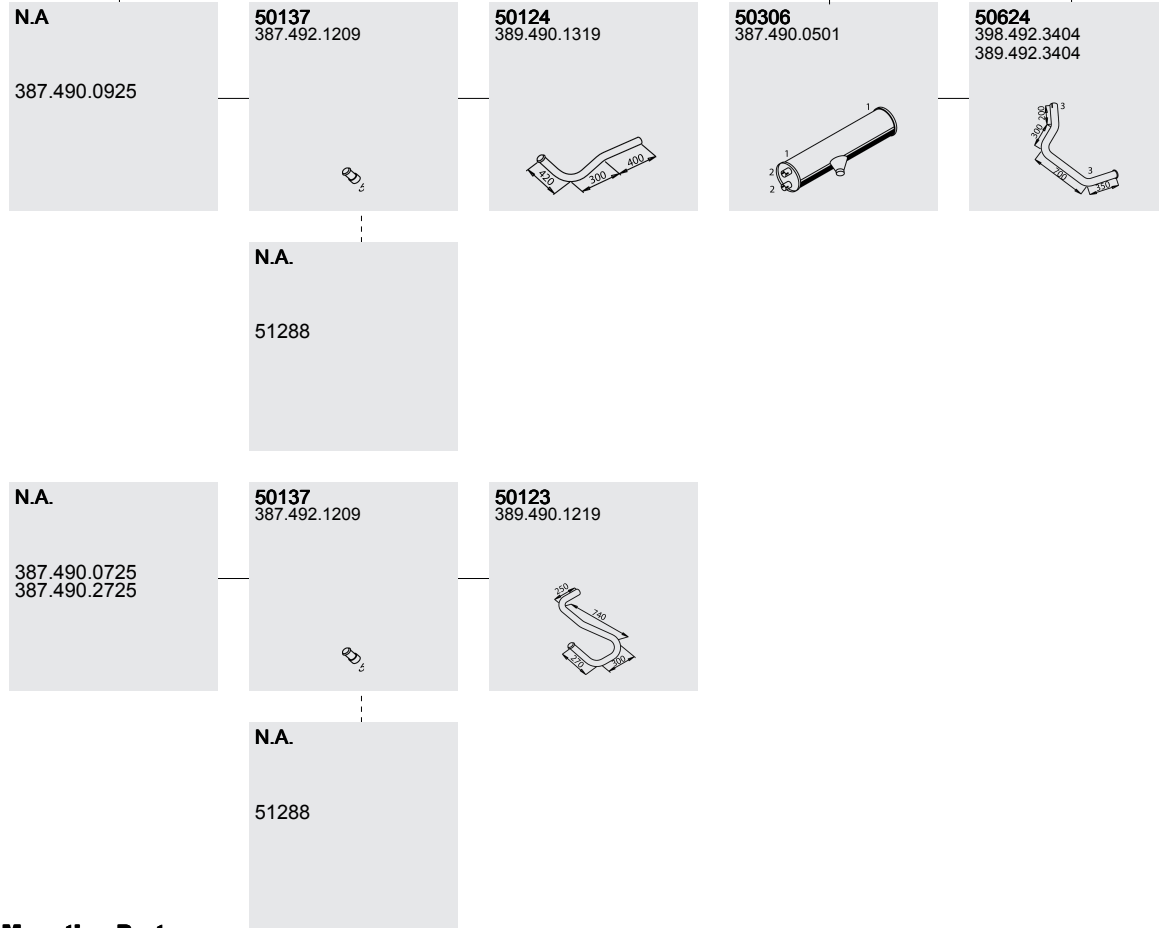

Series

System No.: 150100371

Manufacturers part numbers are quoted for reference only

Type

Baumuster

►CHno 5.032.812
(BM 623.407)

623.407
623.408

►CHno 5.030.603
(BM 623.408)

 **2428**
WB 4100, 4500

2228 L
WB 4100, 4500

2233 L
WB 4500

2236 L
WB 4100, 4500

2236 LS
WB 4100

Front pipe

Silencer

Tail pipe

Mounting Parts

- | | | | |
|---|---|--|---|
| 1.
50800
387.490.0041
335.491.0040 | 2.
99778
071.555.078.502 | 3.
99789
071.555.090.501
395.492.0040
645.492.1140 | 5.
51807
387.492.0240 |
|  |  |  |  |

Horizontal
LHD
Standard