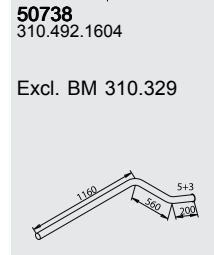

**Series**

**System No.:** 150100325

**Type**

556.500 ▶CHno  
Incl. 553.210  
Incl. 556.146

**L 608 D**

**Baumuster**

310.304  
310.305  
310.327  
310.329

**Front pipe**

**Silencer**

**Tail pipe**

**Mounting Parts**

Horizontal  
LHD  
Standard

Manufacturers part numbers are quoted for reference only