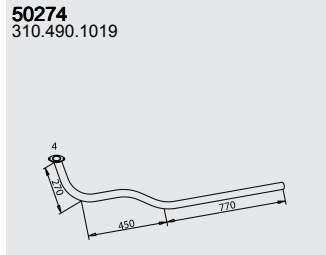

**Series**

**System No.:** 150100325

**Type**

556.500 ▶CHno  
Incl. 553.210  
Incl. 556.146

**L 608 D**

**Baumuster**

310.304  
310.305  
310.327  
310.329

**Front pipe**

**Silencer**

**Tail pipe**

**Mounting Parts**

Horizontal  
LHD  
Standard

Manufacturers part numbers are quoted for reference only