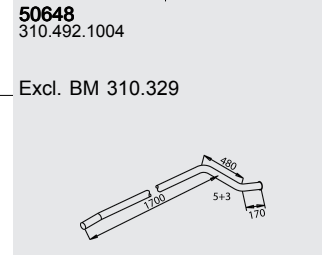

Series

System No.: 150100324

Manufacturers part numbers are quoted for reference only

Type

246.273 ▶CHno
556.499
Excl. 553.210
Excl. 556.146

Baumuster

310.304
310.305
310.327
310.329

L 608 D

Front pipe

Silencer

Tail pipe

Mounting Parts

Horizontal
LHD
Standard