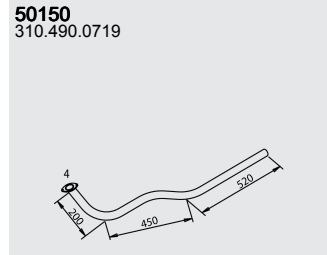

Series

System No.: 150100324

Manufacturers part numbers are quoted for reference only

Type

246.273 ▶CHno
556.499
Excl. 553.210
Excl. 556.146

Baumuster

310.304
310.305
310.327
310.329

L 608 D

Front pipe

Silencer

Tail pipe

Mounting Parts

Horizontal
LHD
Standard