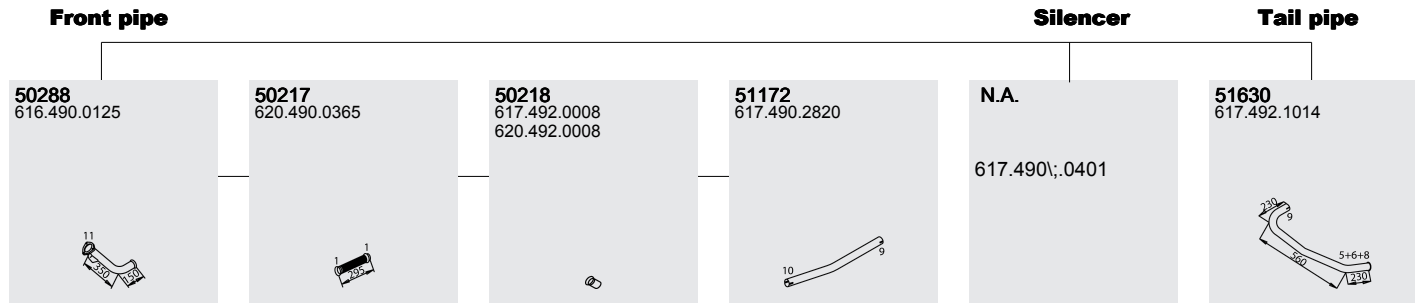

Manufacturers part numbers are quoted for reference only

Type	Baumuster
▶CHno 5.193.594	619.411
	619.412
	619.414
2219 CL WB 4200, 5200	
2220 L WB 3600, 4200, 5200	

Mounting Parts

Horizontal
LHD
Standard