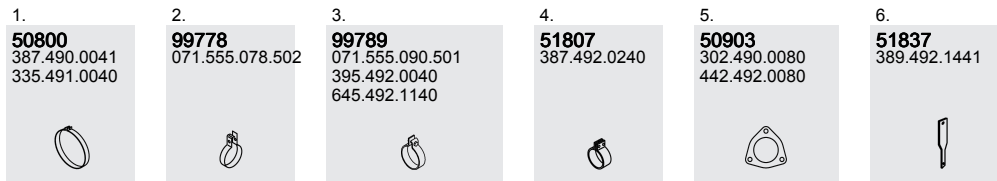

Manufacturers part numbers are quoted for reference only

**Type** **Baumuster**

►CHno 4.187.782 389.022

1926 S  
WB 3200  
1932 S  
WB 3200

**Mounting Parts**

Horizontal  
LHD  
Standard