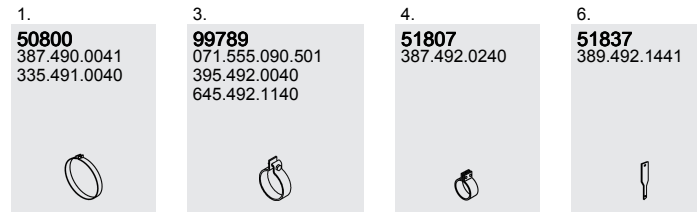

Manufacturers part numbers are quoted for reference only

Type **Baumuster**

4.324.732 ▶CHno

387.012

1626 S
WB 3200
1632 S
WB 3200

Front pipe

Silencer

Tail pipe

Mounting Parts

Horizontal
LHD
Standard