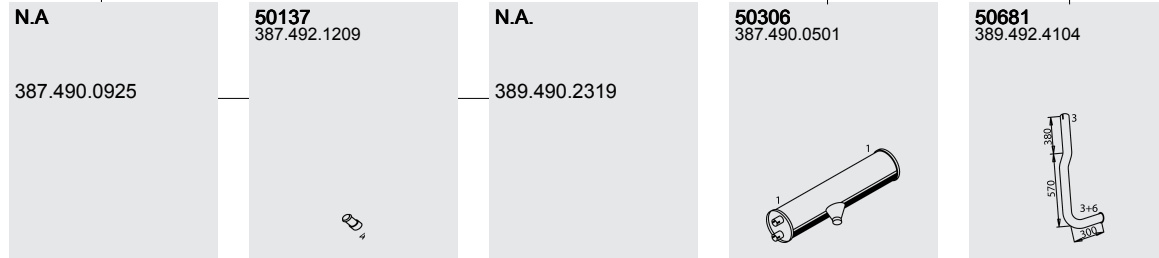

Manufacturers part numbers are quoted for reference only

Type **Baumuster**

4.324.732 ▶CHno

387.012

1626 S
WB 3200
1632 S
WB 3200

Front pipe

Silencer

Tail pipe

Mounting Parts

Horizontal
LHD
Standard