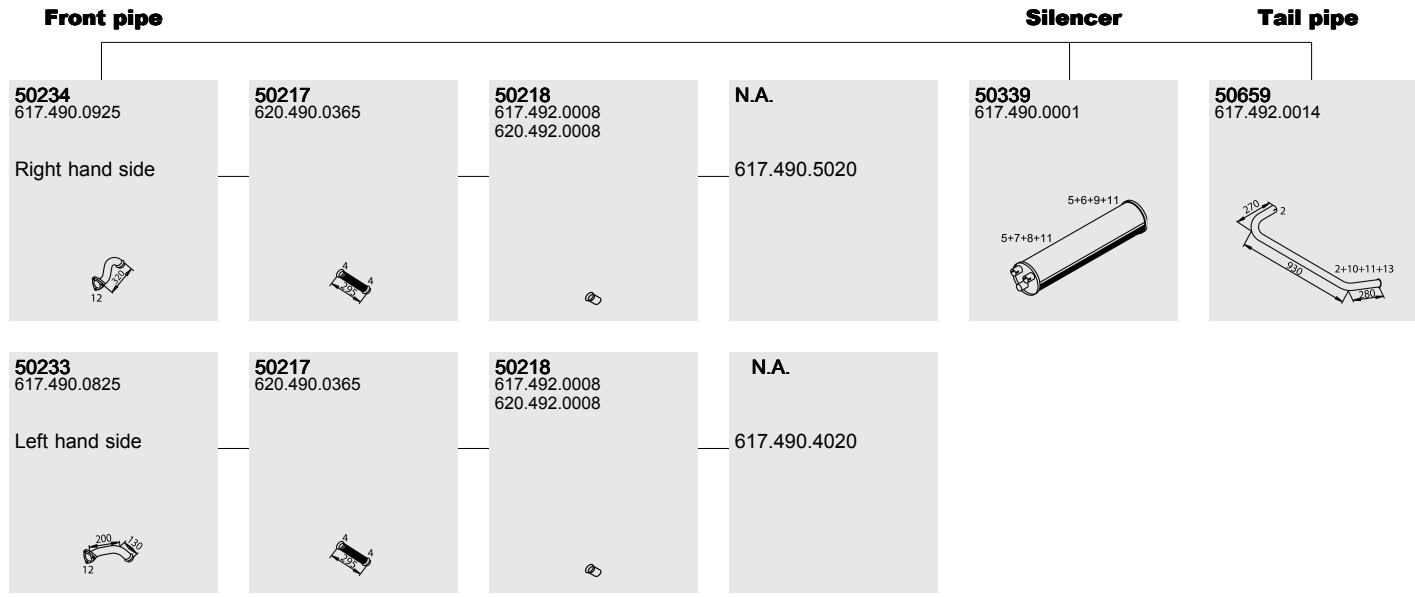

Manufacturers part numbers are quoted for reference only

**Type**  
 ▶CHno 5.193.594  
 1222 S  
 WB 3600

**Baumuster**  
 615.122

**Mounting Parts**

Horizontal  
 LHD  
 Standard