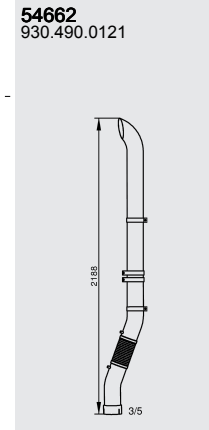

Manufacturers part numbers are quoted for reference only

<b>Type</b>	<b>Baumuster</b>
Euro III	940.203
	940.204
25 ton.	940.205
<b>2535 L-2543 L</b>	
	
 	
	
25 ton.	
 <b>OM 457 LA</b>	
12,0 ltr.	
6 cyl.	
260 KW/354 HP	
295 KW/401 HP	
315 KW/428 HP	

**Front pipe**

**Silencer**

**Tail pipe**

**Mounting Parts**

Vertical  
LHD/RHD  
Standard