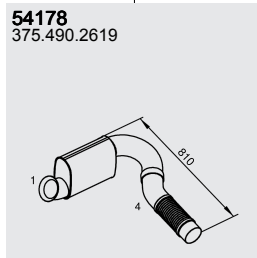

Manufacturers part numbers are quoted for reference only

<b>Type</b>	<b>Baumuster</b>
Euro III	940.203
	940.204
25 ton.	940.205
<b>2535 L-2543 L</b>	
	
 	
	
25 ton.	
 <b>OM 457 LA</b>	
12,0 ltr.	
6 cyl.	
260 KW/354 HP	
295 KW/401 HP	
315 KW/428 HP	

**Front pipe**

**Silencer**

**Tail pipe**

**Mounting Parts**

Vertical  
LHD/RHD  
Standard