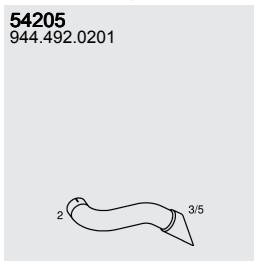

Manufacturers part numbers are quoted for reference only

Type	Baumuster
Euro III	940.203
	940.204
25 ton.	940.205
2535 L-2543 L	
25 ton.	
OM 457 LA	
12,0 ltr.	
6 cyl.	
260 KW/354 HP	
295 KW/401 HP	
315 KW/428 HP	

Front pipe

Silencer

Tail pipe