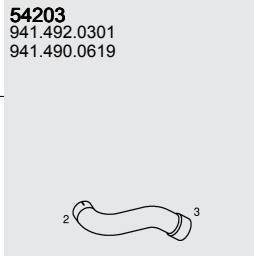

Manufacturers part numbers are quoted for reference only

Type	Baumuster
Euro III	940.203
	940.204
25 ton.	940.205
2535 L-2543 L	
25 ton.	
OM 457 LA	
12,0 ltr.	
6 cyl.	
260 KW/354 HP	
295 KW/401 HP	
315 KW/428 HP	

Front pipe

Silencer

Tail pipe