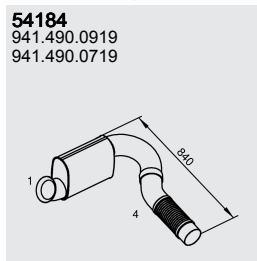

Manufacturers part numbers are quoted for reference only

<b>Type</b>	<b>Baumuster</b>
Euro III	940.203
	940.204
25 ton.	940.205
<b>2535 L-2543 L</b>	
	
 	
	
25 ton.	
 <b>OM 457 LA</b>	
12,0 ltr.	
6 cyl.	
260 KW/354 HP	
295 KW/401 HP	
315 KW/428 HP	

**Front pipe**

**Silencer**

**Tail pipe**

**Mounting Parts**

Vertical  
LHD/RHD  
Standard