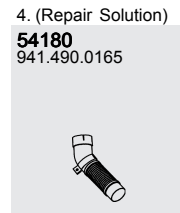

Mounting Parts

Vertical
LHD/RHD
Standard