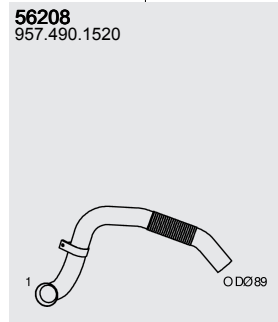

Manufacturers part numbers are quoted for reference only

Type	Baumuster
Euro IV/V 10/2006 →	957.382
	957.540
	957.541
	957.542
	957.543
	957.545
	957.653
	957.654
	957.656
	957.657
1823L-1833L	957.660
2628L-2633L	957.661
3233L	957.662
	957.663
 OM 906 LA	957.664
902.927	957.681
902.933	957.682
6,4 ltr.	
6 cyl.	
175 KW/238 HP	
 OM 926 LA	
926.934	
6,4 ltr.	
6 cyl.	
240 KW/326 HP	

Front pipe

Silencer

Mounting Parts

Horizontal
LHD/RHD
Standard