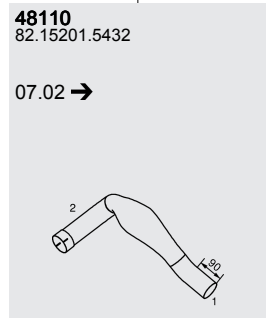

Manufacturers part numbers are quoted for reference only

Type

Euro II/III

✂ D2866 LF
6 cyl.
272 KW/370 HP
294 KW/400 HP
309 KW/420 HP

✂ D2876 LF
6 cyl.
338 KW/460 HP

T34
18 ton.
33/94 → 07/05
FA

T42
26/33 ton.
36/94 → 07/05
DFA

Mounting Parts

Horizontal
LHD
Standard