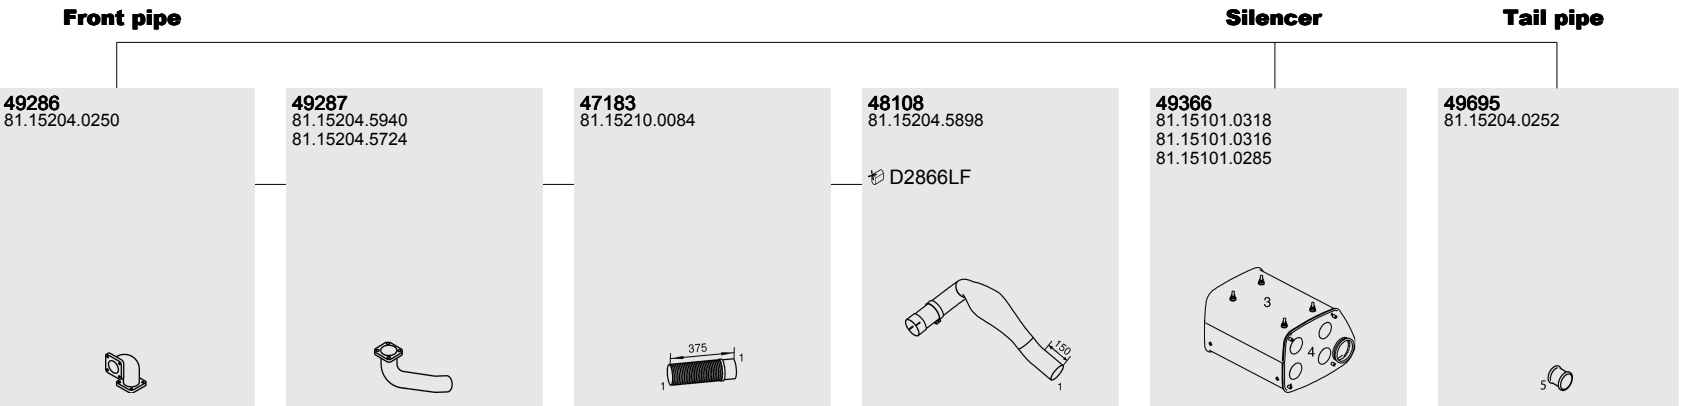

Manufacturers part numbers are quoted for reference only

Type

Euro II/III

✂ D2866 LF
6 cyl.
272 KW/370 HP
294 KW/400 HP
309 KW/420 HP

✂ D2876 LF
6 cyl.
338 KW/460 HP

T34
18 ton.
33/94 → 07/05
FA

T42
26/33 ton.
36/94 → 07/05
DFA

Mounting Parts

Horizontal
LHD
Standard