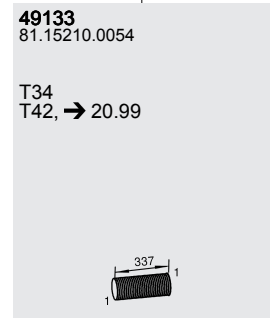

Manufacturers part numbers are quoted for reference only

Type

Euro II/III

✂ D2866 LF
6 cyl.
272 KW/370 HP
294 KW/400 HP
309 KW/420 HP

✂ D2876 LF
6 cyl.
338 KW/460 HP

T34
18 ton.
33/94 → 07/05
FA

T42
26/33 ton.
36/94 → 07/05
DFA

Mounting Parts

Horizontal
LHD
Standard