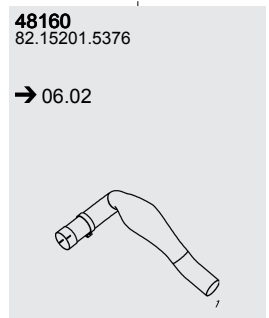

Manufacturers part numbers are quoted for reference only

Type

Euro II/III

✂ D2866 LF
6 cyl.
272 KW/370 HP
294 KW/400 HP
309 KW/420 HP

✂ D2876 LF
6 cyl.
338 KW/460 HP

T34
18 ton.
33/94 → 07/05
FA

T42
26/33 ton.
36/94 → 07/05
DFA