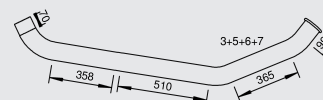

→ 13/96

47624
81.15204.0302

47301
81.15101.0291
81.15101.0289

14/96 → 03/97

47626
81.15204.0449
81.15204.0349

14/96 → 03/97

47161
81.15204.6068

04/97 →

47308
81.15101.0352
81.15101.0296

04/97 →

47610
81.15204.0459
81.15204.0348
81.15204.0350

04/97 →

13. Cat. retrofit

40316

Mounting Parts

1.
99785
06.67041.0121
81.97420.0023
06.67041.0133