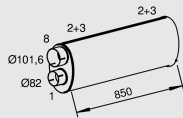

→ 13/96

47624
81.15204.0302

47301
81.15101.0291
81.15101.0289

14/96 → 03/97

47626
81.15204.0449
81.15204.0349

14/96 → 03/97

47161
81.15204.6068

04/97 →

47308
81.15101.0352
81.15101.0296

04/97 →

47610
81.15204.0459
81.15204.0348
81.15204.0350

04/97 →

13. Cat. retrofit

40316

Mounting Parts

1.
99785
06.67041.0121
81.97420.0023
06.67041.0133