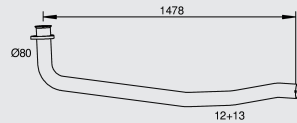

Manufacturers part numbers are quoted for reference only

Type

 
6 cyl. D0826 LFL

L71
11/12 ton
17/95 →
L

L73
11/12 ton
20/95 →
LL

L75
12/13/14 ton
22/95 →
L

L77
12/13/14 ton
22/95 →
LL

L79
12/13/14 ton
04/96 →
LLL

Front pipe

Silencer

Tail pipe

47162
81.15204.6070
81.15204.6069

→ 03/97

49337
81.15101.0238
81.15101.0250

→ 13/96

47625
81.15204.0363