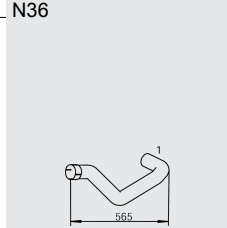

47526
81.15204.0607