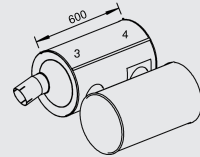

Manufacturers part numbers are quoted for reference only

Type

Euro III

 WB 3200
 720 E44

Front pipe

29265
41214747

Silencer

28468
41213999

Tail pipe

28672
8189279

Mounting Parts

1.
29806
41201881

2.
28865
42075779
42090154

3.
29808
41012236

4.
29809
41012232

5.
28875
42092219