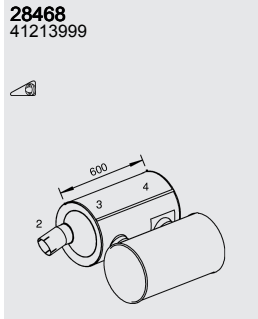

Manufacturers part numbers are quoted for reference only

Type

Euro III

WB 3200, 3820
380 E38

Silencer

Tail pipe

Mounting Parts

Vertical
LHD
Standard