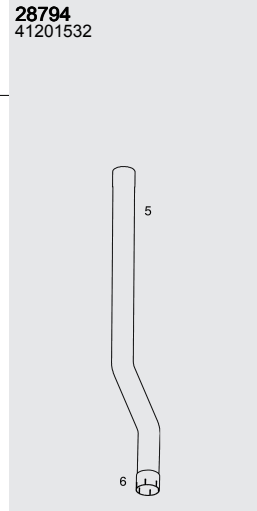

Manufacturers part numbers are quoted for reference only

Type

Euro III

WB 3200, 3820
380 E38

Silencer

Tail pipe

Mounting Parts

Vertical
LHD
Standard