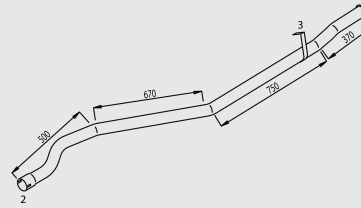

Manufacturers part numbers are quoted for reference only

**Type**

1990 → 1995

Turbo  
35.10  
WB 3310

**Front pipe**

**28255**  
93814191  
93809314

**28256**  
93812798

Special front pipe for  
air-conditioning system

**Silencer**

**28336**  
93822262  
93809509  
93809799

**28667**  
93811172

**Tail pipe**

**28668**  
93825417  
8585475

**Mounting Parts**

1.

**28813**  
8586089

2.

**28810**  
8585923

3.

**28812**  
93806116

4.

**28901**  
93818454  
93809649  
93806171

Horizontal  
LHD  
Standard