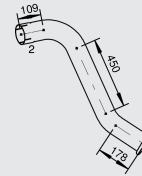

Manufacturers part numbers are quoted for reference only

Type

330.36 Turbo

Front pipe

29231
42090050

N.A.

42091563

Silencer

28442
5006305555
500306919
42092438

Tail pipe

28669
42038639

Mounting Parts

1.
28874
2491711

2.
28865
42075779
42090154

Horizontal
LHD
Standard