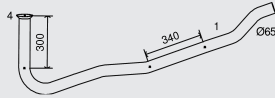

Manufacturers part numbers are quoted for reference only

Type

10/1985 →
Zeta
95.14
109.14 serie IV

Front pipe

28148
8602004
8591924

N.A.

28147

Silencer

28322
8583864
4792654

N.A.

8589693

N.A.

8589692

Tail pipe

Mounting Parts

1.
28880
8567698
8581642