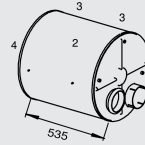

Manufacturers part numbers are quoted for reference only

Type

Euro II/III

FTT 95.530

FAS 95.530

Front pipe

21289
1328596

21216
1334253
1293278

21213
1322830

Silencer

21486
1905769

Tail pipe

21705
1312753

21706
1287304

FTT 95.530

Mounting Parts