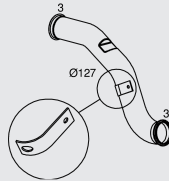

Tail pipe

21727
1336641

21743
1336904

21285
1354286
1350538

FA, FAG, FAN, FAR, FAS, FAT