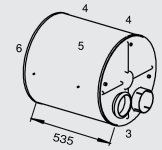

Manufacturers part numbers are quoted for reference only

Type

Euro II/III

⊗X²
⊗X², ⊗X⁴

FA 85.430
FAG 85.430
FAN 85.430
FAR 85.430
FAS 85.430
FAT 85.430

Front pipe

21225
1292569

N.A.

1331949

21280
1331959

FA, FAG, FAN, FAR,
FAS, FAT

21486
1905769

Tail pipe

21727
1336641

21743
1336904

21285
1354286
1350538